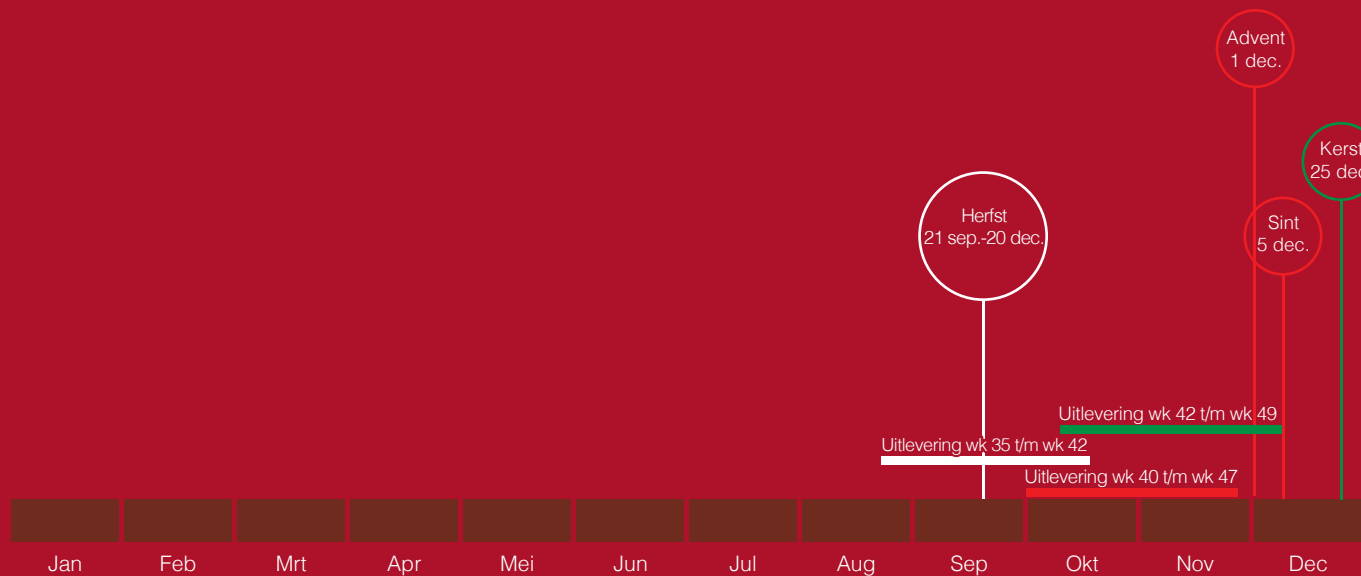

Dragee

KERST
2024

ORIGINELE BELGISCHE CHOCOLADE

PROUD MEMBER OF THE

CHOCOLATE
FAMILY

KERST 2024

- 3 OVER DRAGEE 
- 4 MASSIEF 
- 14 FROZEN 
- 16 GLITTER & GLAMOUR 
- 18 GEVULD 
- 24 LOLLIES 
- 26 HOT CHOCOLATE 
- 28 HOLFIGUREN 
- 30 DIVERSEN 
- 34 VERPAKT "ICKX" 
- 40 MANDEN 